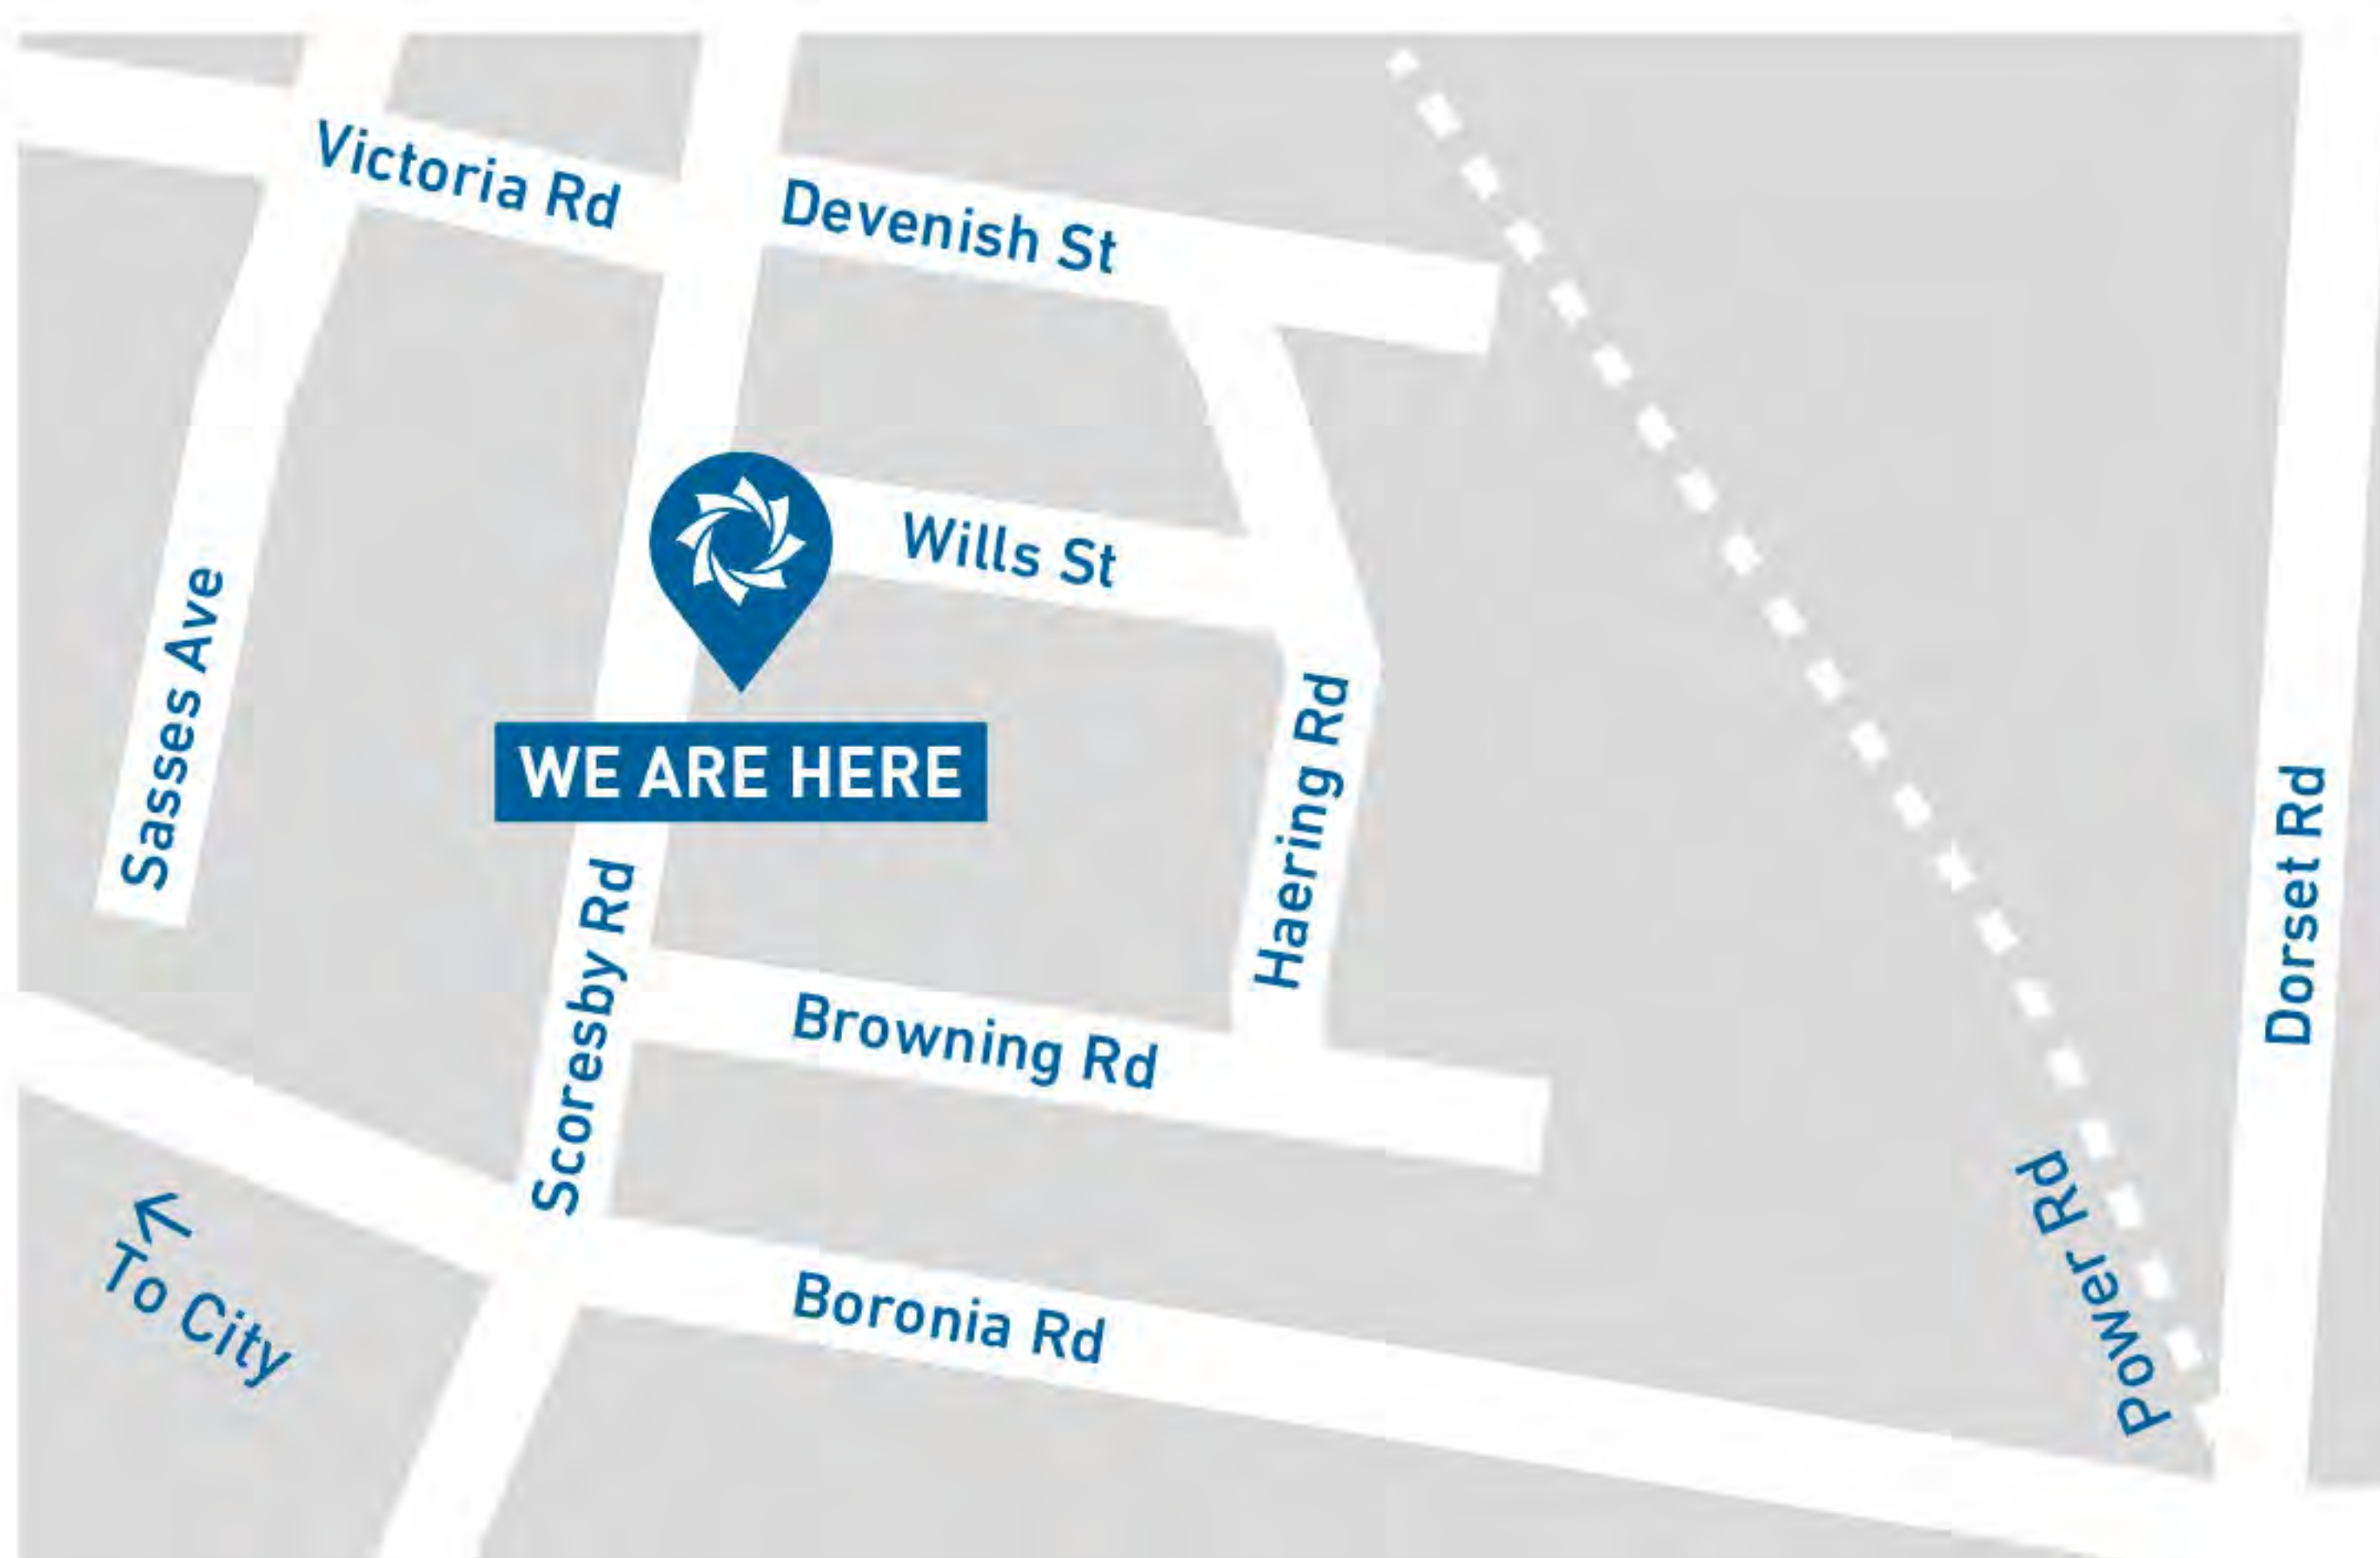

Vision Eye Institute Boronia

(Located in Melbourne Eastern Healthcare)

Ground floor, Suite 5, 157 Scoresby Road, Boronia VIC 3155

1800 MACULA T: 03 9890 4333 F: 03 9890 4666

E: VRIE.Bookings@visioneyeinstitute.com.au